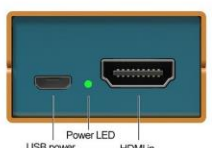

Mini SC1221