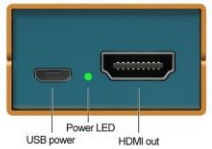

Mini SC1221